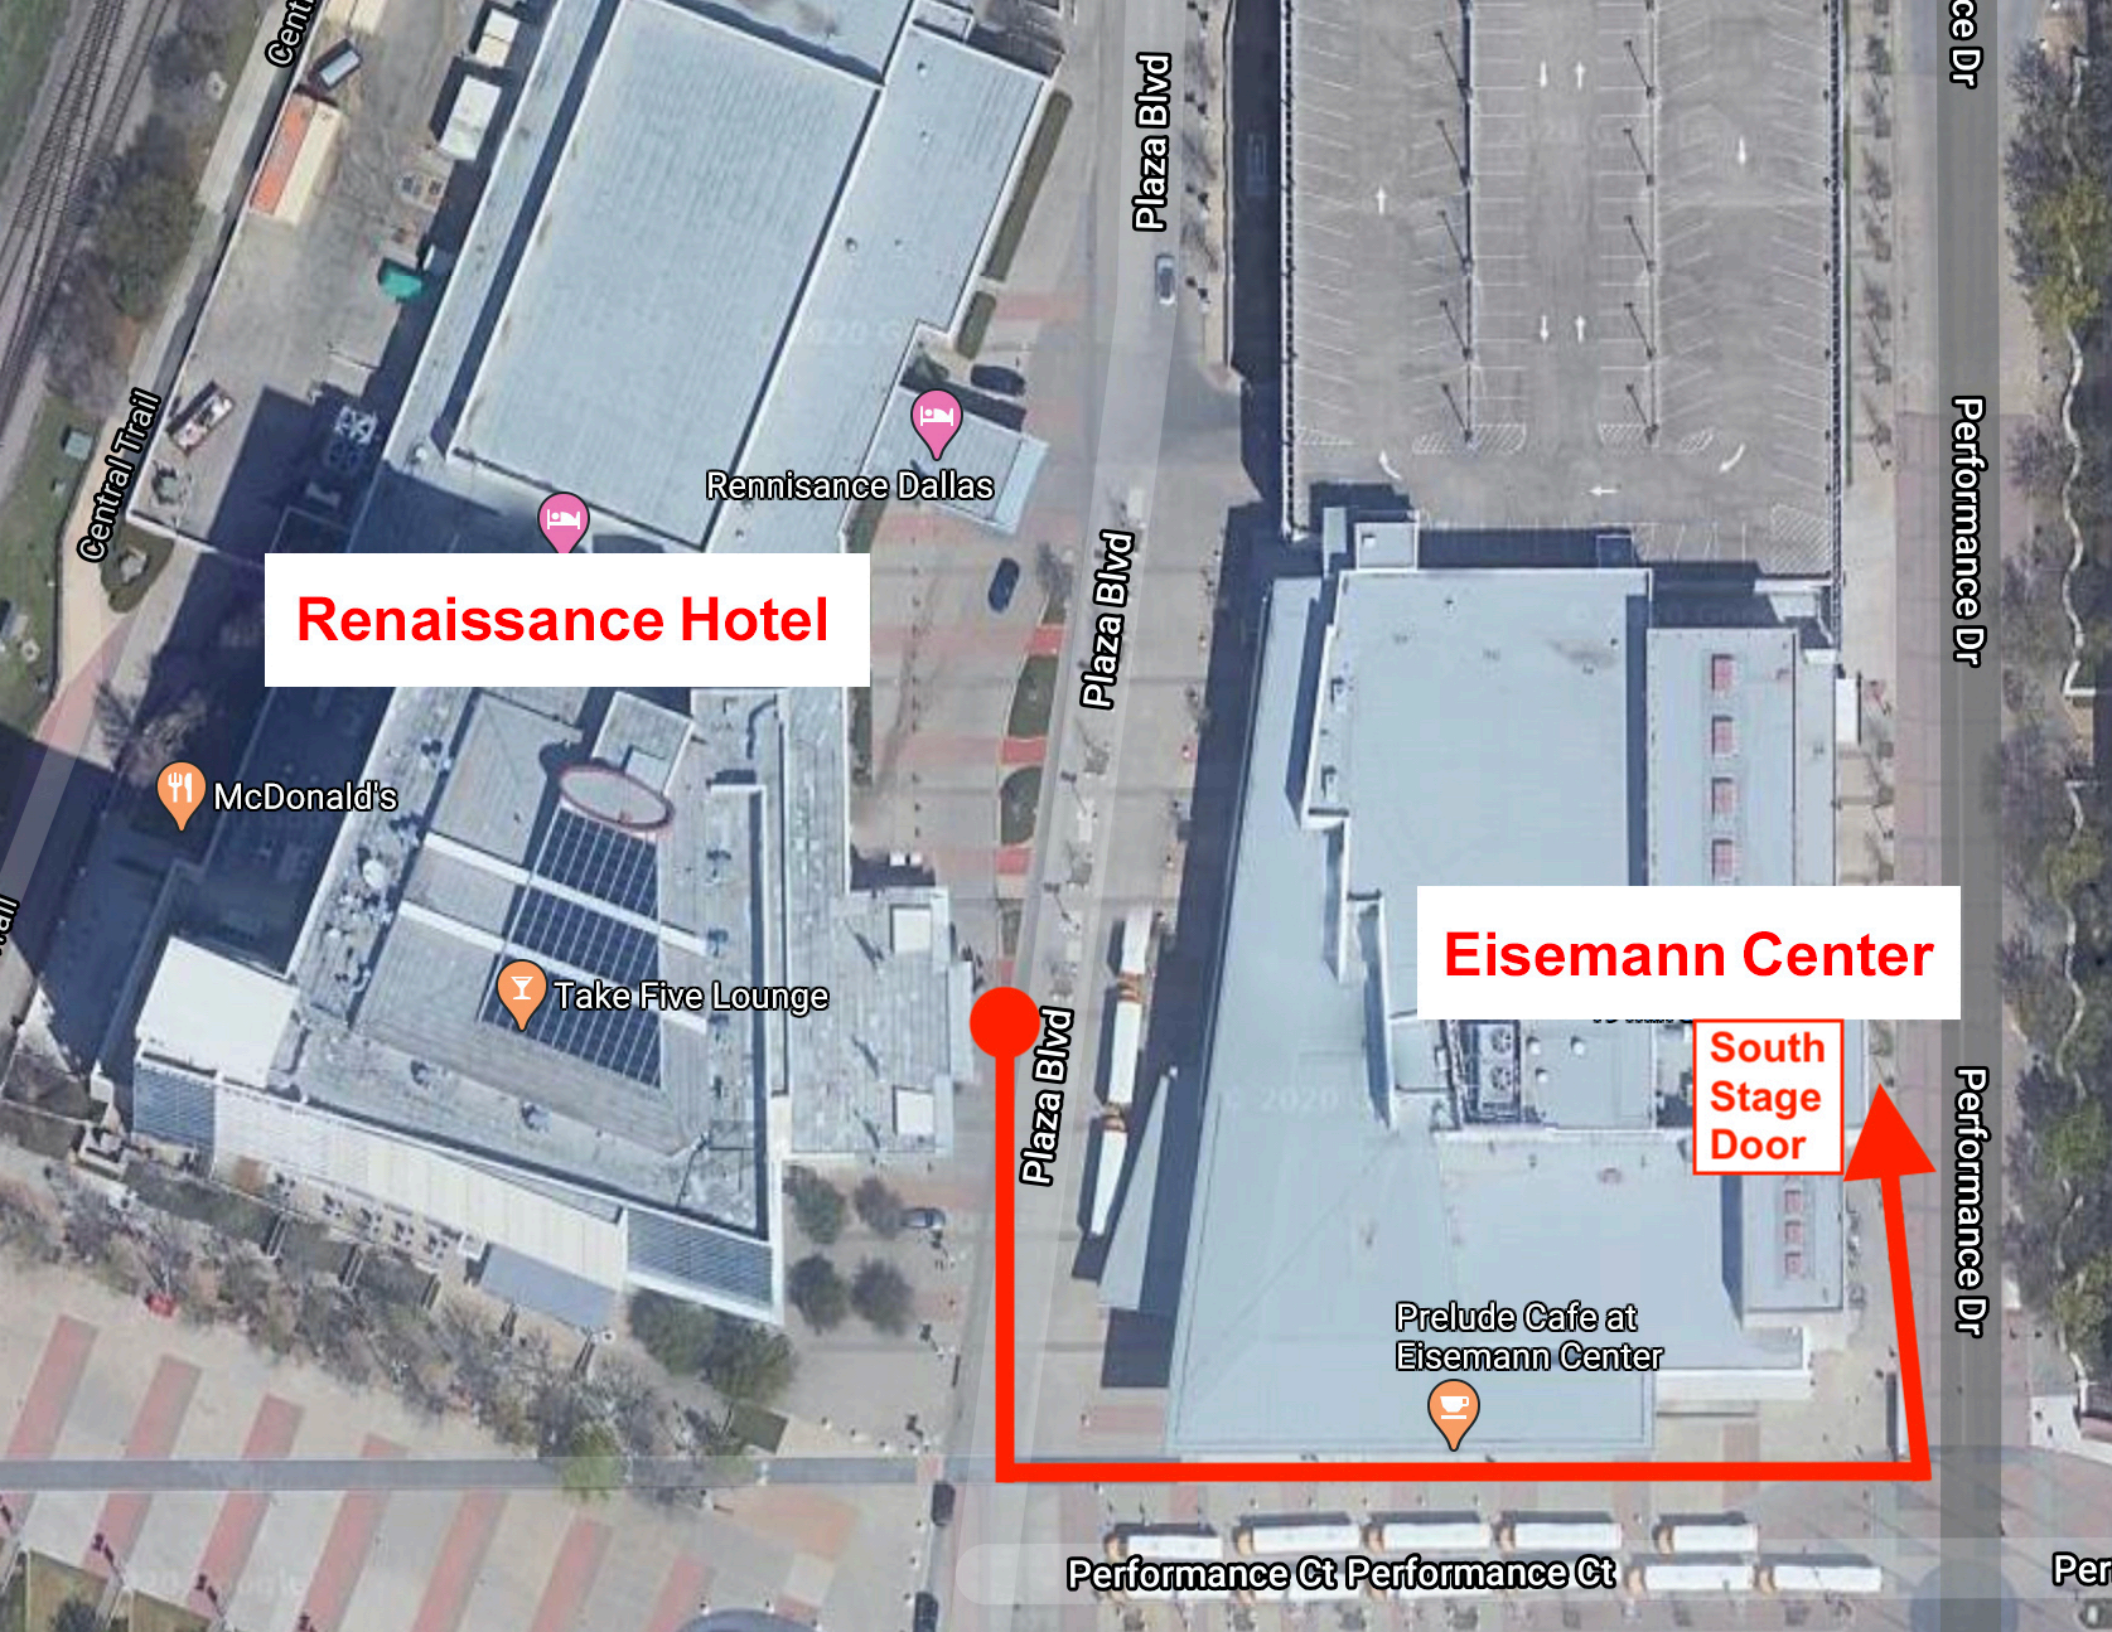

Renaissance Hotel

Rennissance Dallas

McDonald's

Take Five Lounge

Eisemann Center

**South
Stage
Door**

Prelude Cafe at
Eisemann Center

Performance Ct Performance Ct

CHARLES W. EISEMANN CENTER
2331 Performance Drive Backstage Entrance

PERMIT
PARKING
ONLY

Enter Here

Performance Dr